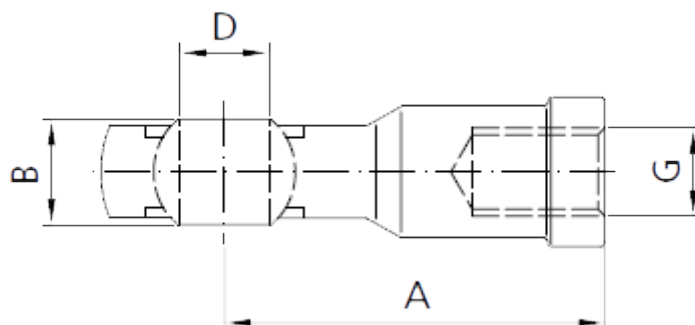

Article number: 04HAG36

Description: Stabilus Industry Line Ledhoved Steel  
Type AG36 M8, Ø8 mm, B=12 mm

## Measures

---

A = 36

B = 12

C = 13

D = 8

G = M8